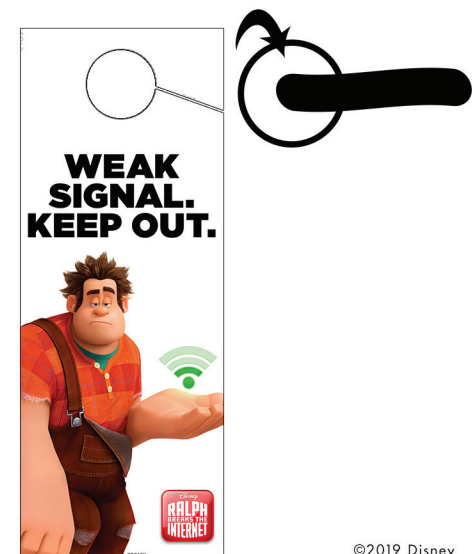

On Digital  Movies Anywhere Feb. 12 • On Blu-ray™ Feb. 26 • New On 4K Ultra HD™

DOOR HANDLE HANGERS

MAKE THESE DOOR HANGERS TO SIGNAL HOW YOU'RE FEELING

On Digital  Movies Anywhere Feb. 12
On Blu-ray™ Feb. 26 • New On 4K Ultra HD™

STEP 1:
PRINT THE FOLLOWING THREE PAGES OUT ON THICK PAPER.

HAVE AN ADULT HELP CUT OUT ALONG THE DOTTED LINES.

STEP 2:
FOLD EACH HANGER IN HALF AND GLUE OR TAPE TOGETHER.

STEP 3:
SLIDE THE DOOR HANDLE THROUGH THE SLIT TO HANG.

CHOOSE ONE THAT REFLECTS HOW YOU'RE FEELING.

FOLD

**YESSS!
COME IN!**

**WEAK
SIGNAL.
KEEP OUT.**

On Digital  Feb. 12
On Blu-ray™ Feb. 26
New On 4K Ultra HD™

On Digital  Feb. 12
On Blu-ray™ Feb. 26
New On 4K Ultra HD™