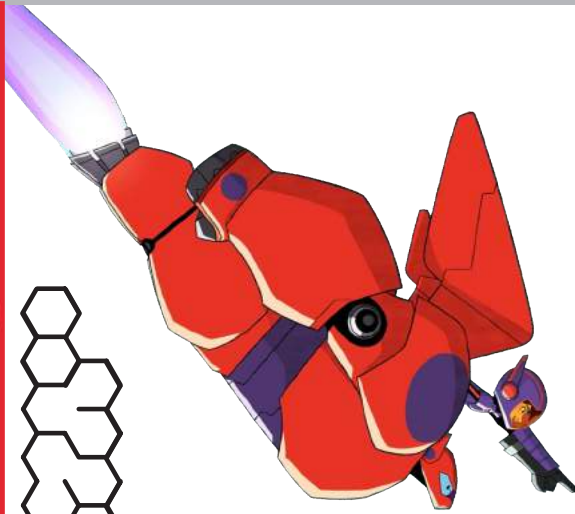

Disney

BIG HERO 6

THE SERIES

BACK IN ACTION!